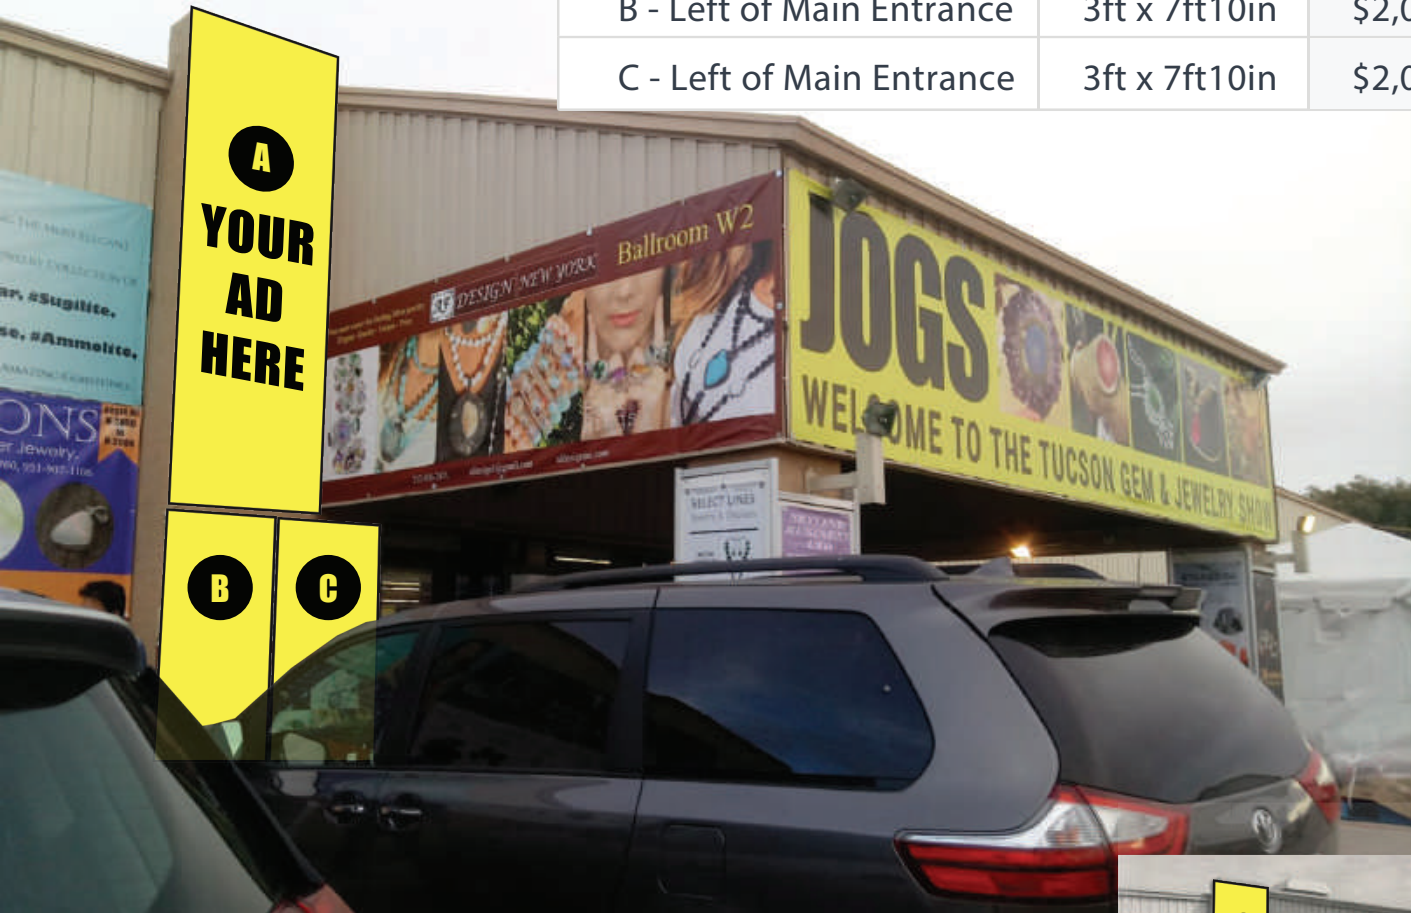

Want to be seen by every JOGS buyer that enters the Tucson Expo Center through the main entrance?

Our outdoor banners are located at high-visibility locations at our Show's front door.

Location	Dimensions	Price
A - Left of Main Entrance	3.5ft x 12ft	$2,000.00
B - Left of Main Entrance	3ft x 7ft10in	$2,000.00
C - Left of Main Entrance	3ft x 7ft10in	$2,000.00

Availability is limited, please contact our advertising team to find out which spaces are available by calling **(213) 629-3030** or emailing **info@jogsshow.com**.

Advertisement space is on a first-come-first-served basis, and the Tucson Expo Center only has limited amount of space available for outdoor advertising.